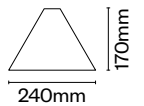

Specifications

Mounting Type	Shade
Environment	Indoor
Material	Oak Veneer
Product Weight	0.2kg
Colour	 Natural  Orange  Green

Dimensions

Height	170mm
Diameter	240mm

30degree Medium Johan van Hengel

LED   

Description

Specifications

Mounting Type	Shade
Environment	Indoor
Material	Oak Veneer
Product Weight	0.3kg
Colour	 Natural  Orange  Green

Dimensions

Height	250mm
Diameter	335mm

30degree Large Johan van Hengel

LED   

Description

Specifications

Mounting Type	Shade
Environment	Indoor
Material	Oak Veneer
Product Weight	0.7kg
Colour	 Natural  Orange  Green

Dimensions

Height	375mm
Diameter	475mm

30degree Extra-Large Johan van Hengel

LED   CE

Specifications

Mounting Type	Shade
Environment	Indoor
Material	Oak Veneer
Product Weight	1kg
Colour	 Natural  Orange  Green

Dimensions

Height	500mm
Diameter	615mm

Specifications