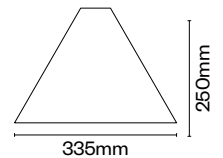

Specifications

Mounting Type	Shade
Environment	Indoor
Material	Oak Veneer
Product Weight	0.2kg
Colour	 Natural  Orange  Green

Dimensions

Height	170mm
Diameter	240mm

30degree Medium Johan van Hengel

LED   

Description

Specifications

Mounting Type	Shade
Environment	Indoor
Material	Oak Veneer
Product Weight	0.3kg
Colour	 Natural  Orange  Green

Dimensions

Height	250mm
Diameter	335mm

30degree Large Johan van Hengel

LED   

Description

Specifications

Mounting Type	Shade
Environment	Indoor
Material	Oak Veneer
Product Weight	0.7kg
Colour	 Natural  Orange  Green

Dimensions

Height	375mm
Diameter	475mm

30degree Extra-Large Johan van Hengel

LED   CE

Specifications

Mounting Type	Shade
Environment	Indoor
Material	Oak Veneer
Product Weight	1kg
Colour	 Natural  Orange  Green

Dimensions

Height	500mm
Diameter	615mm

Specifications