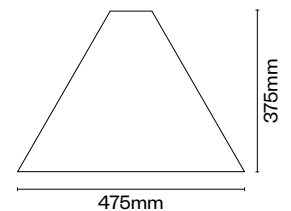

Specifications

Mounting Type	Shade
Environment	Indoor
Material	Oak Veneer
Product Weight	0.2kg
Colour	 Natural  Orange  Green

Dimensions

Height	170mm
Diameter	240mm

30degree Medium Johan van Hengel

LED   

Description

Specifications

Mounting Type	Shade
Environment	Indoor
Material	Oak Veneer
Product Weight	0.3kg
Colour	 Natural  Orange  Green

Dimensions

Height	250mm
Diameter	335mm

30degree Large Johan van Hengel

LED   

Description

Specifications

Mounting Type	Shade
Environment	Indoor
Material	Oak Veneer
Product Weight	0.7kg
Colour	 Natural  Orange  Green

Dimensions

Height	375mm
Diameter	475mm

30degree Extra-Large Johan van Hengel

LED   CE

Specifications

Mounting Type	Shade
Environment	Indoor
Material	Oak Veneer
Product Weight	1kg
Colour	 Natural  Orange  Green

Dimensions

Height	500mm
Diameter	615mm

Specifications