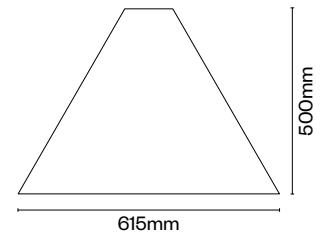

Specifications

Mounting Type	Shade
Environment	Indoor
Material	Oak Veneer
Product Weight	0.2kg
Colour	 Natural  Orange  Green

Dimensions

Height	170mm
Diameter	240mm

30degree Medium Johan van Hengel

LED   

Description

Specifications

Mounting Type	Shade
Environment	Indoor
Material	Oak Veneer
Product Weight	0.3kg
Colour	 Natural  Orange  Green

Dimensions

Height	250mm
Diameter	335mm

30degree Large Johan van Hengel

LED   

Description

Specifications

Mounting Type	Shade
Environment	Indoor
Material	Oak Veneer
Product Weight	0.7kg
Colour	 Natural  Orange  Green

Dimensions

Height	375mm
Diameter	475mm

30degree Extra-Large Johan van Hengel

LED   CE

Specifications

Mounting Type	Shade
Environment	Indoor
Material	Oak Veneer
Product Weight	1kg
Colour	 Natural  Orange  Green

Dimensions

Height	500mm
Diameter	615mm

Specifications