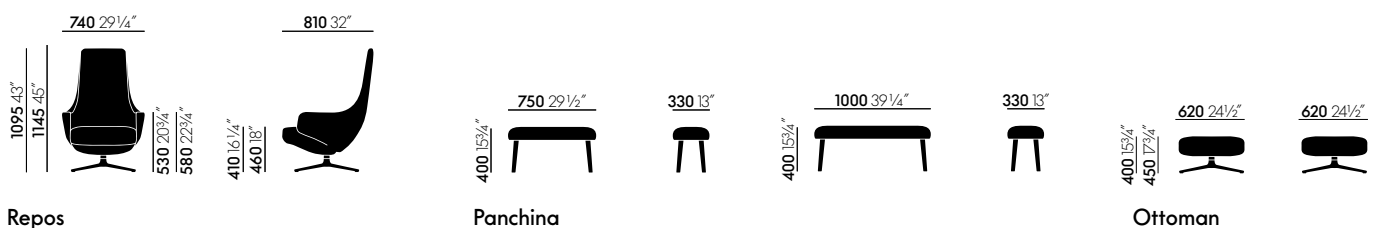

DIMENSIONS (in accordance with EN 1335-1)

Repos

Panchina

Ottoman