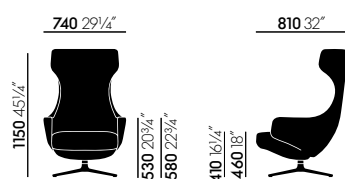

DIMENSIONS (in accordance with EN 1335-1)

Grand Repos